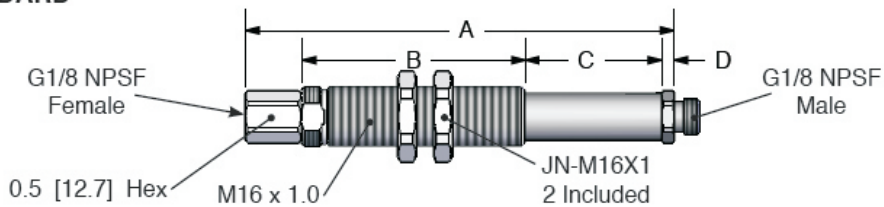

LC18: STANDARD

PART NUMBER	A LENGTH In. (mm)	B SLEEVE HEIGHT In. (mm)	C STROKE In. (mm)	D HEX HEIGHT In. (mm)	WEIGHT oz. (g)
LC18	2.89 (73.4)	1.38 (35.1)	0.79 (20.1)	0.13 (3.3)	1.0 (28.3)

PART NUMBER

LC18